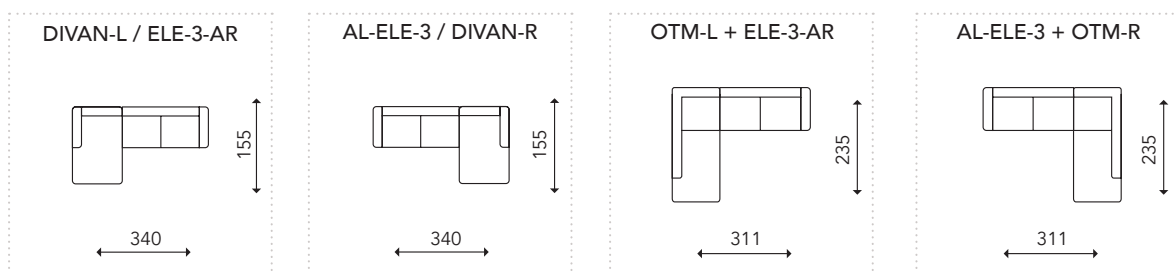

JOE • AL-ELE-3 / OTM • Bloq 60 Lightgrey

Product information

Seat	Foam
Back	Polyether, Silicone
Legs	Metal T(1), Metal I(2)

Product specifications

Height	85 cm
Seat height	48 cm
Seat depth	56 cm

Elements *

Set-up options *

Feet options

* Overall dimensions may vary ±2%