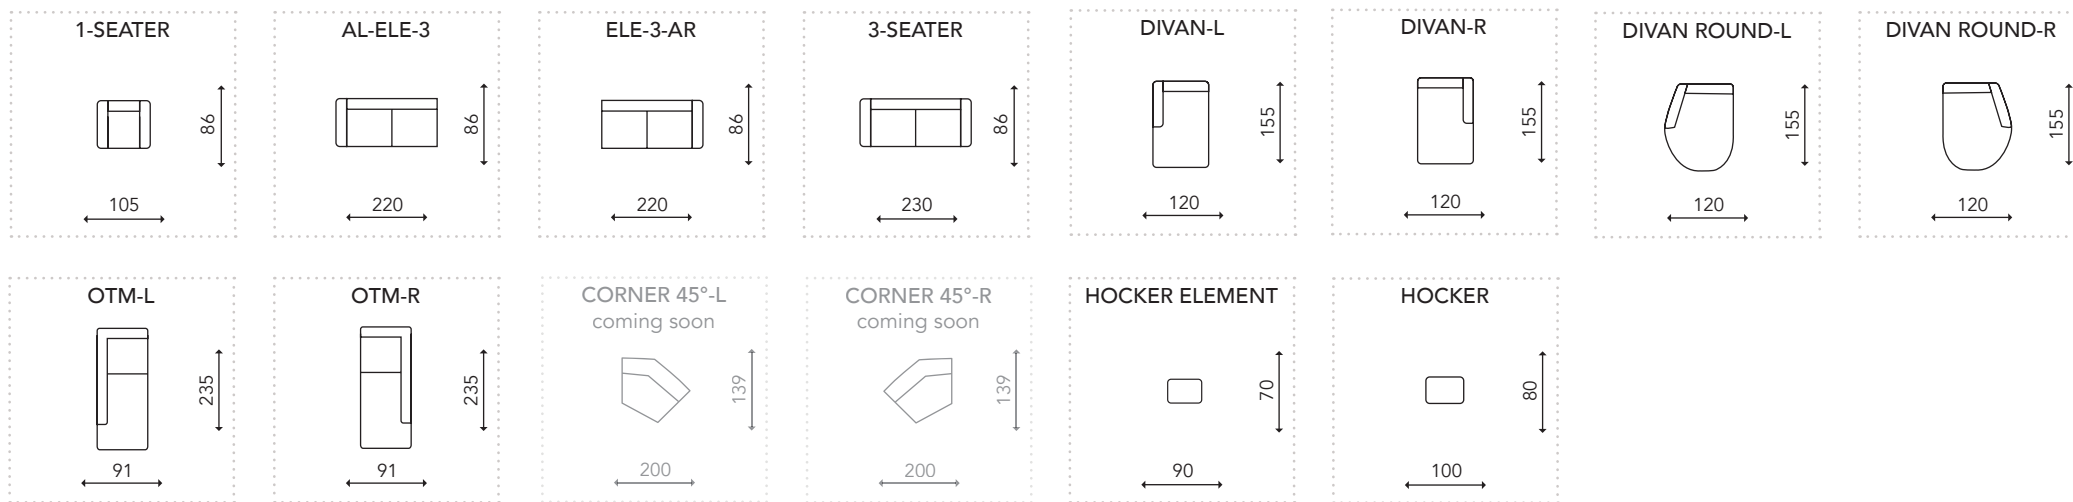

JOE • AL-ELE-3 / OTM • Bloq 60 Lightgrey

Product information

Seat	Foam
Back	Polyether, Silicone
Legs	Metal T(1), Metal I(2)

Product specifications

Height	85 cm
Seat height	48 cm
Seat depth	56 cm

Elements *

Set-up options *

Feet options

* Overall dimensions may vary ±2%