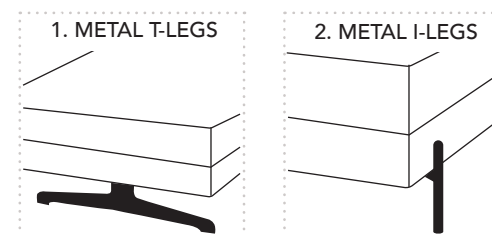

JOE • AL-ELE-3 / OTM • Bloq 60 Lightgrey

Product information

Seat	Foam
Back	Polyether, Silicone
Legs	Metal T(1), Metal I(2)

Product specifications

Height	85 cm
Seat height	48 cm
Seat depth	56 cm

Elements *

Set-up options *

Feet options

* Overall dimensions may vary ±2%