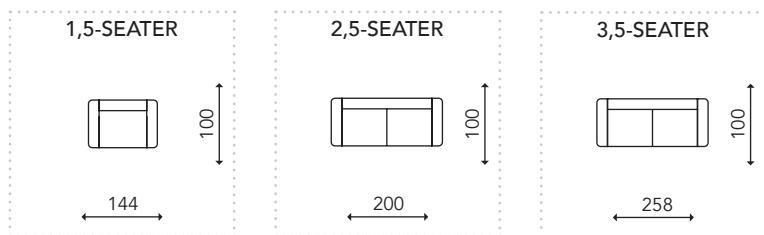

Booster

BOOSTER • 3,5 SEATER • Boogie 02 Cream

Elements*

Product information

Seat	HR Foam, Wool, Silicone
Back	HR Foam, Silicone
Legs	Wood

Product specifications

Height	75 cm
Seat height	44 cm
Seat depth	72 cm

* Overall dimensions may vary $\pm 2\%$