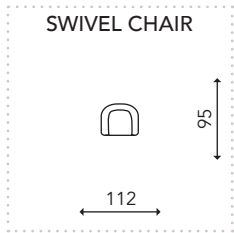

OLIVIA

AVAILABLE AS LONG AS STOCK LASTS.

OLIVIA • SWIVEL CHAIR • MEG Blue

ELEMENTS

PRODUCT INFORMATION

Seat	Springs, Foam
Back	Webbing, Foam
Legs	Metal Swivel Ring

PRODUCT SPECIFICATIONS

Height	70 cm
Seat height	44 cm
Seat depth	62 cm