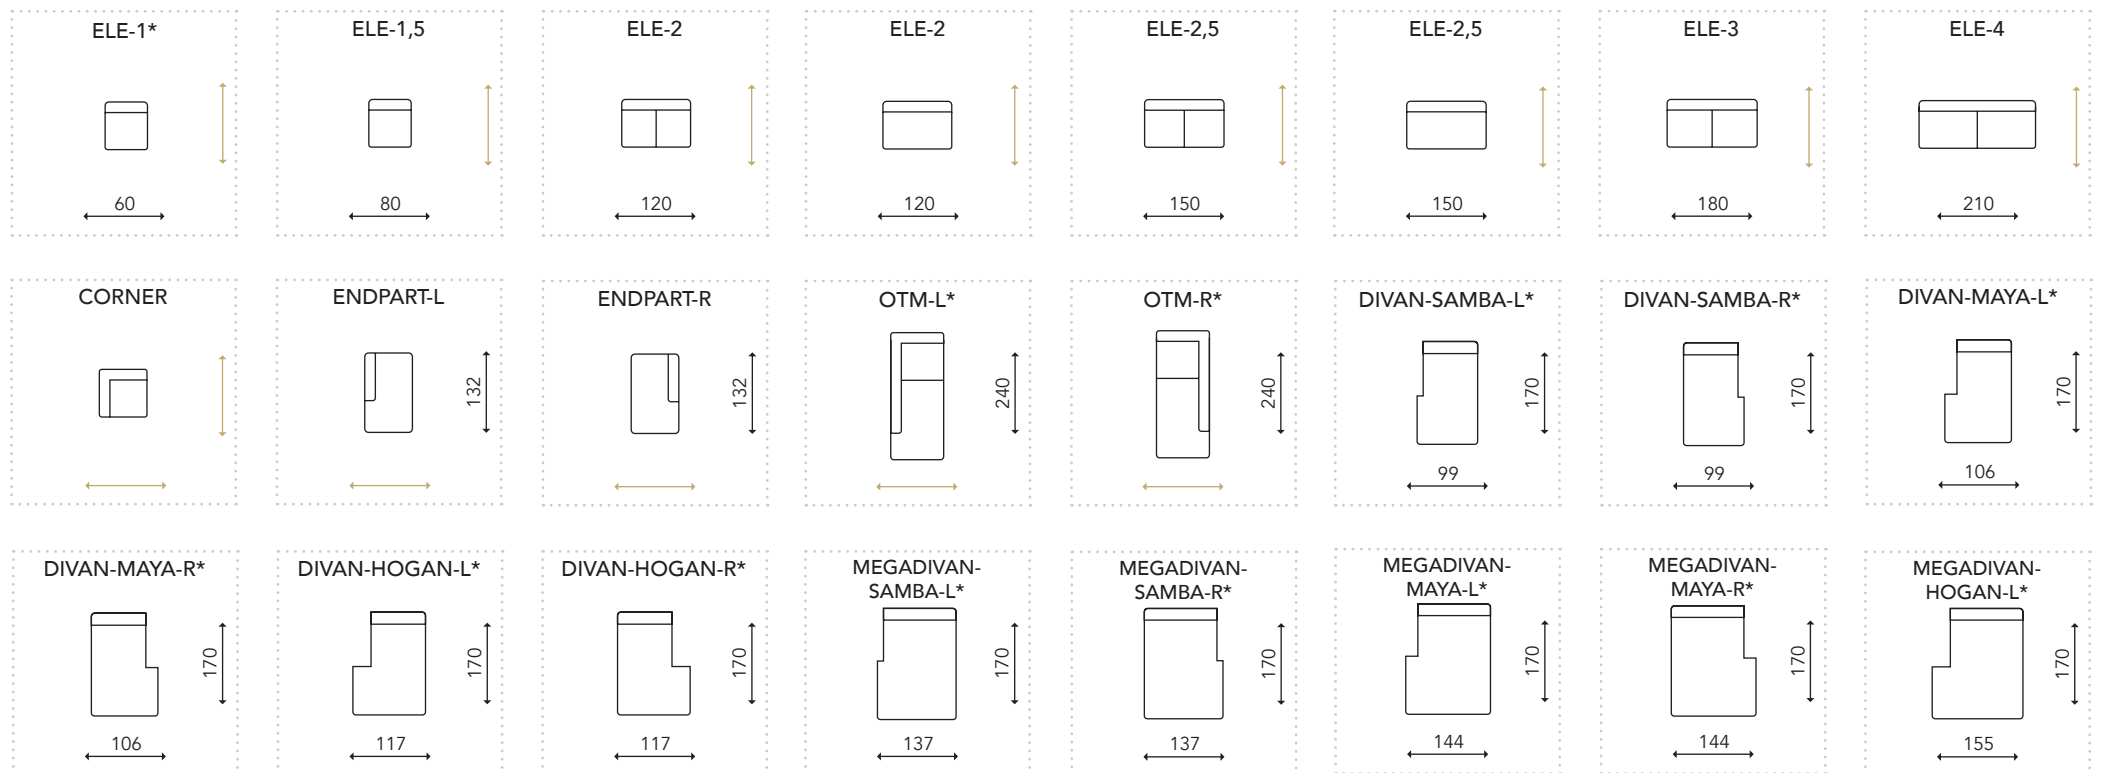

## SEAT DEPTH

Standard - 90cm    XL - 104cm    XXL - 130cm

## PRODUCT SPECIFICATIONS

Height                    83 cm  
 Seat height            44 cm  
 Seat depth             55 cm / 70 cm / 95 cm

## ELEMENTS

\* Only available in 90cm and XL

\*\* Only available in XXL

↑ Chosen seat depth

DISCOVER XL • OTM / 3-ELE-AR (Hogan) • Juke 52 Olive

DISCOVER XXL • AL-ELE-2,5 / MEGADIVAN (Hogan) • Royal 56 Petrol

**ELEMENTS**

\* Only available in 90cm and XL    \*\* Only available in XXL    ↓ Chosen seat depth