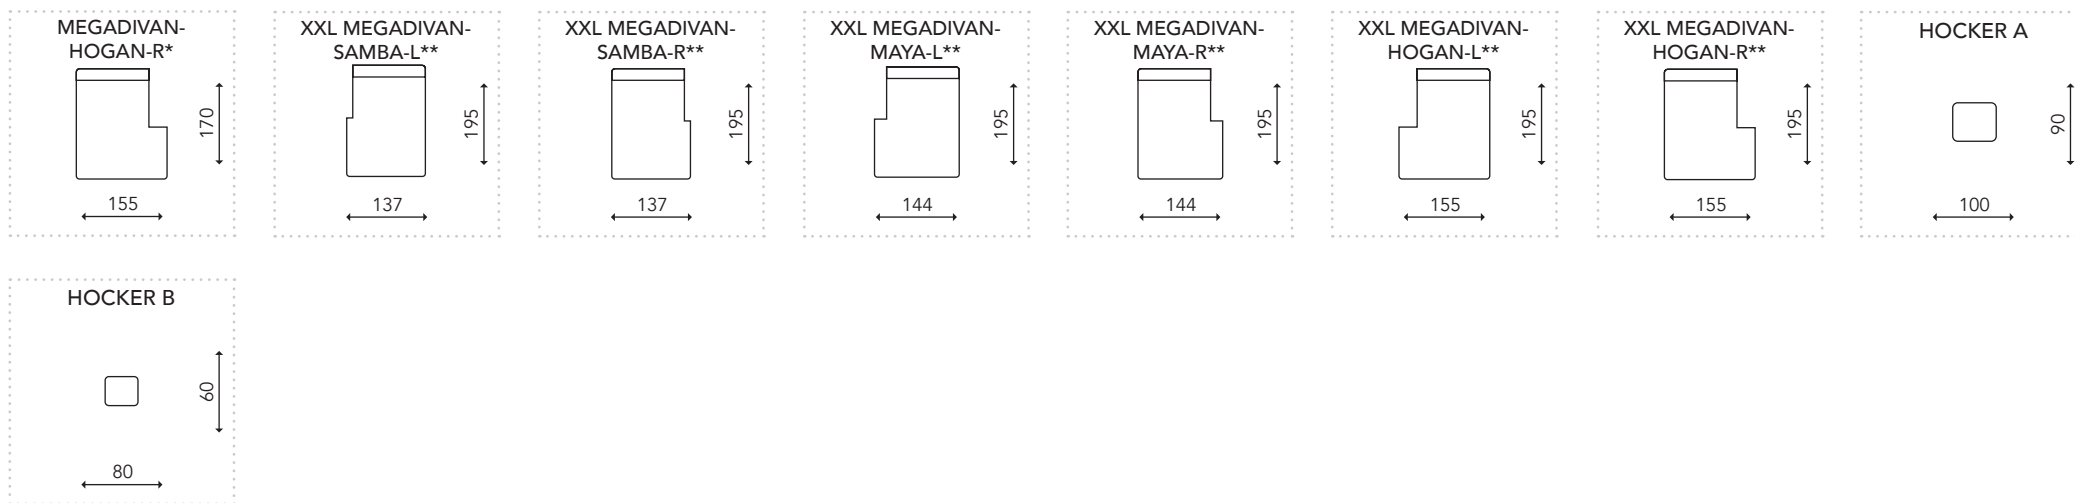

## SEAT DEPTH

Standard - 90cm    XL - 104cm    XXL - 130cm

## PRODUCT SPECIFICATIONS

Height                    83 cm  
 Seat height            44 cm  
 Seat depth             55 cm / 70 cm / 95 cm

## ELEMENTS

\* Only available in 90cm and XL

\*\* Only available in XXL

↑ Chosen seat depth

DISCOVER XL • OTM / 3-ELE-AR (Hogan) • Juke 52 Olive

DISCOVER XXL • AL-ELE-2,5 / MEGADIVAN (Hogan) • Royal 56 Petrol

**ELEMENTS**

\* Only available in 90cm and XL    \*\* Only available in XXL    ↓ Chosen seat depth