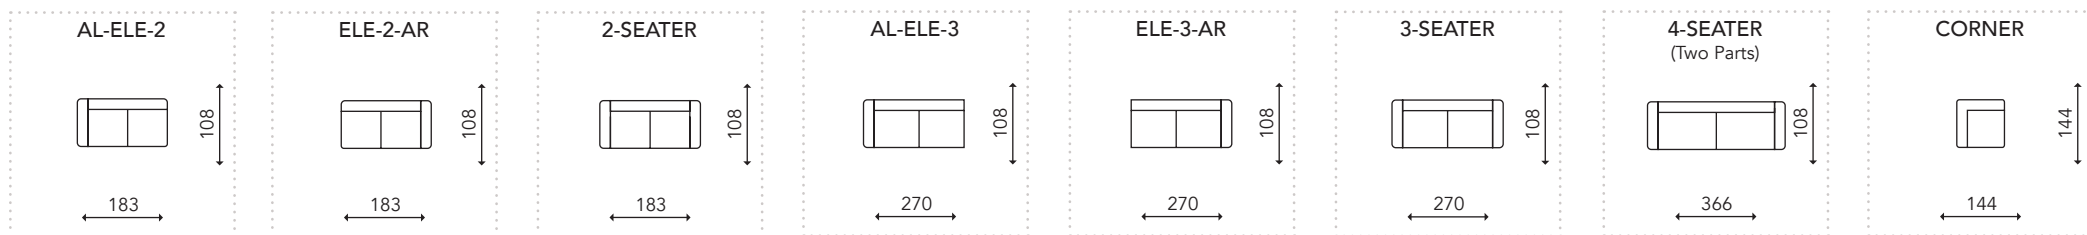

CLEOPATRA

CLEOPATRA • 3-SEATER

PRODUCT INFORMATION

Seat HR Foam
Back HR Foam

PRODUCT SPECIFICATIONS

Height 88 cm
Seat height 40 cm
Seat depth 75 cm

ELEMENTS

SETS (ALSO AVAILABLE MIRRORED)