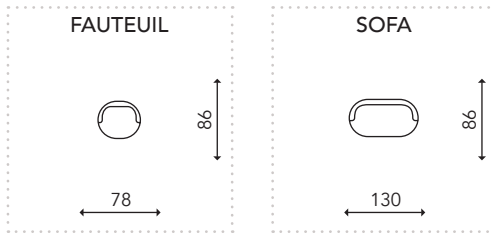

ELEMENTS

PRODUCT INFORMATION

Seat	Foam
Back	Foam
Legs	Plastic (black)

PRODUCT SPECIFICATIONS

Height	75 cm
Seat height	42 cm
Seat depth	62 cm